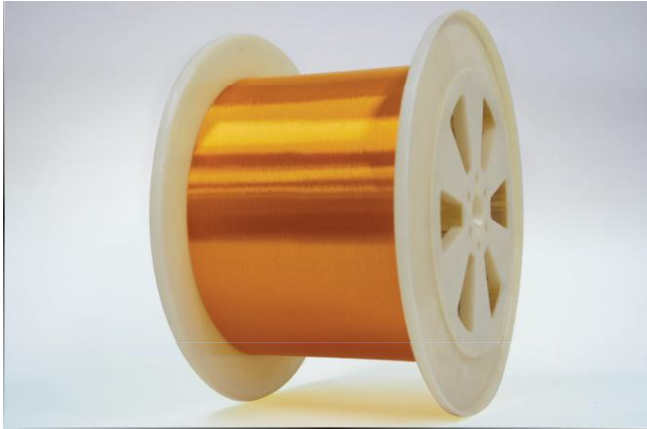

Filaments for Interdental Brush

- Available to add various concepts and additives for Interdental Brush
- Vivid and multi colors to meet many concepts

Product Specification

Diameter	2mil ~ 4mil
Strand	50, 75, 100, 150, 200, 225
Package	BBC standard / Special requirement is available

*Customized specification on request