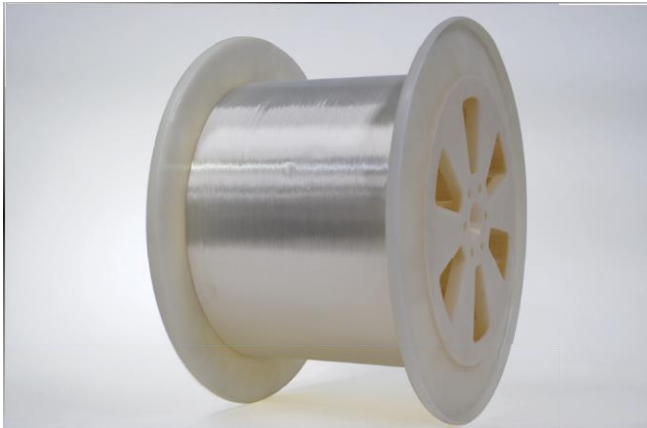

Filaments for Interdental Brush

- Available to add various concepts and additives for Interdental Brush
- Vivid and multi colors to meet many concepts

Product Specification

Diameter	2mil ~ 4mil
Strand	50, 75, 100, 150, 200, 225
Package	BBC standard / Special requirement is available

*Customized specification on request