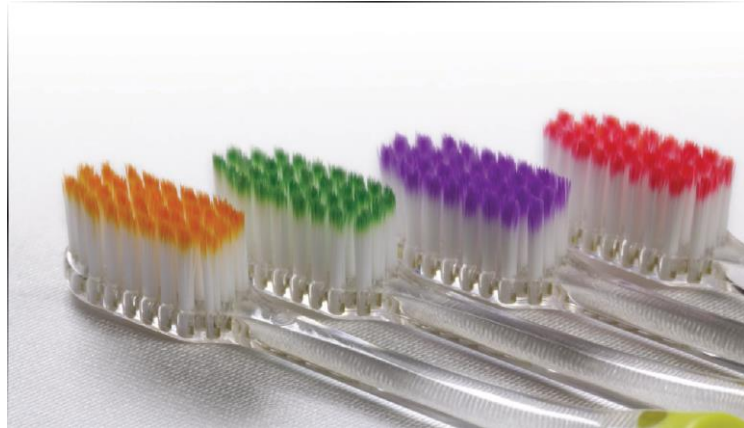

Double-Taper

While brushing with both sides of tapered, the super-thin tips clean gum line and inter-teeth deeply, but don't stimulate gum strongly thanks to remarkable softness from the ends of both tips.

- Higher cleaning power with angled edges.
- Shinning effect by edges of filament.
- Unique brushing feeling due to the edges.

Product Specification

Diameter	0.05 mm ~ 0.25 mm
Tapering type	Single / Double / Non-Tapered
Package	BBC standard / Special requirement is available

*Customized specification on request

Triangular

Quadrangular

Hexagonal

Rhombus

Color tip Filaments

Indicator effect

- Color at the tip of filament can be removed so that consumers can be realized that it is the time to have a new tooth brush.
- Various colors can be created, based on Pantone code.

Product Specification

Diameter	0.05 mm ~ 0.25 mm
Tapering type	Single / Double Tapered
Package	BBC standard / Special requirement is available

*Customized specification on request

Dual color Filaments

· Visual effect can be maximized by combination of two colors.