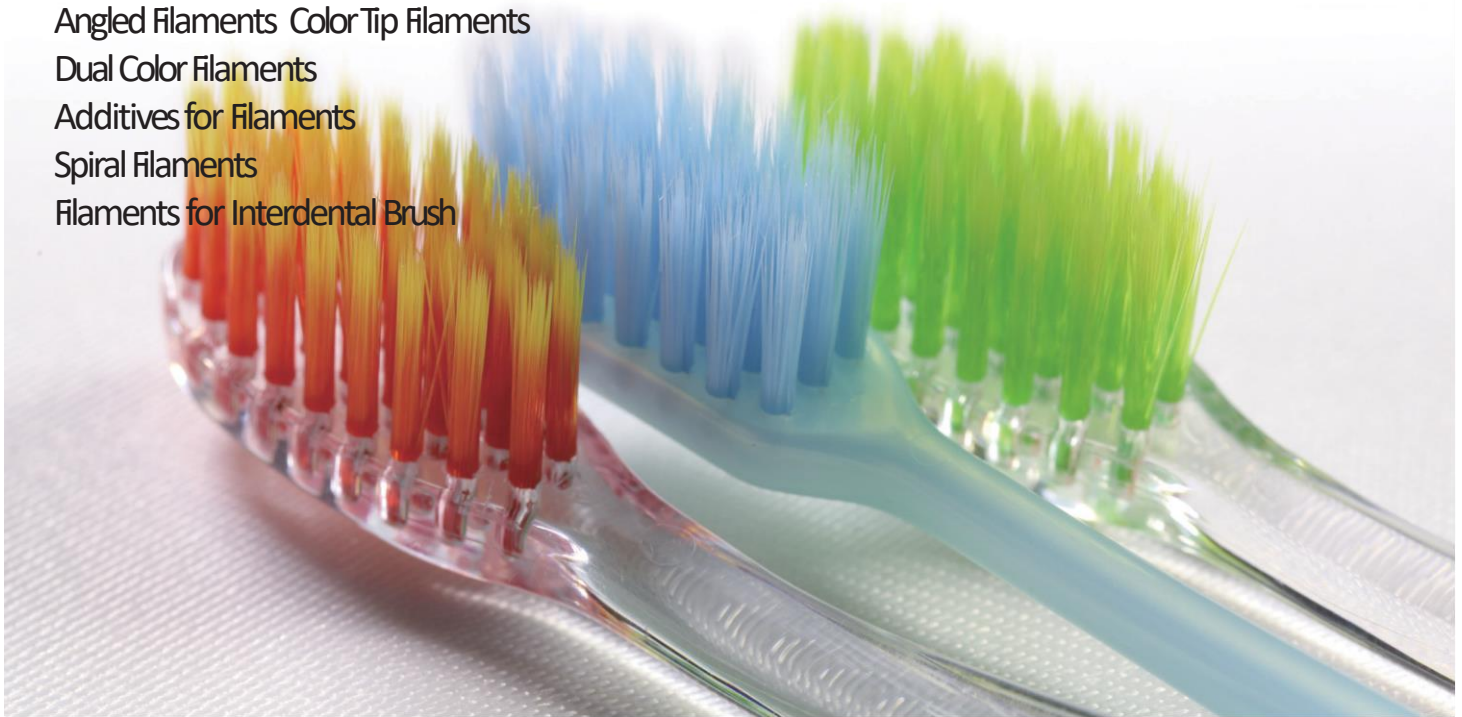

Innoflex®

Angled Filaments Color Tip Filaments

Dual Color Filaments

Additives for Filaments

Spiral Filaments

Filaments for Interdental Brush