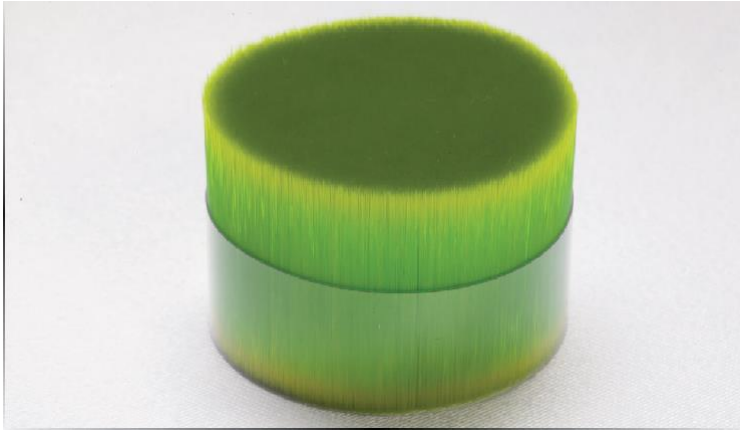

Double-Taper

While brushing with both sides of tapered, the super-thin tips clean gum line and inter-teeth deeply, but don't stimulate gum strongly thanks to remarkable softness from the ends of both tips.

- Higher cleaning power with angled edges.
- Shinning effect by edges of filament.
- Unique brushing feeling due to the edges.

Product Specification

Diameter	0.05 mm ~ 0.25 mm
Tapering type	Single / Double / Non-Tapered
Package	BBC standard / Special requirement is available

*Customized specification on request

Triangular

Quadrangular

Hexagonal

Rhombus

Color tip Filaments

Indicator effect

- Color at the tip of filament can be removed so that consumers can be realized that it is the time to have a new tooth brush.
- Various colors can be created, based on Pantone code.

Product Specification

Diameter	0.05 mm ~ 0.25 mm
Tapering type	Single / Double Tapered
Package	BBC standard / Special requirement is available

*Customized specification on request

Dual color Filaments

· Visual effect can be maximized by combination of two colors.